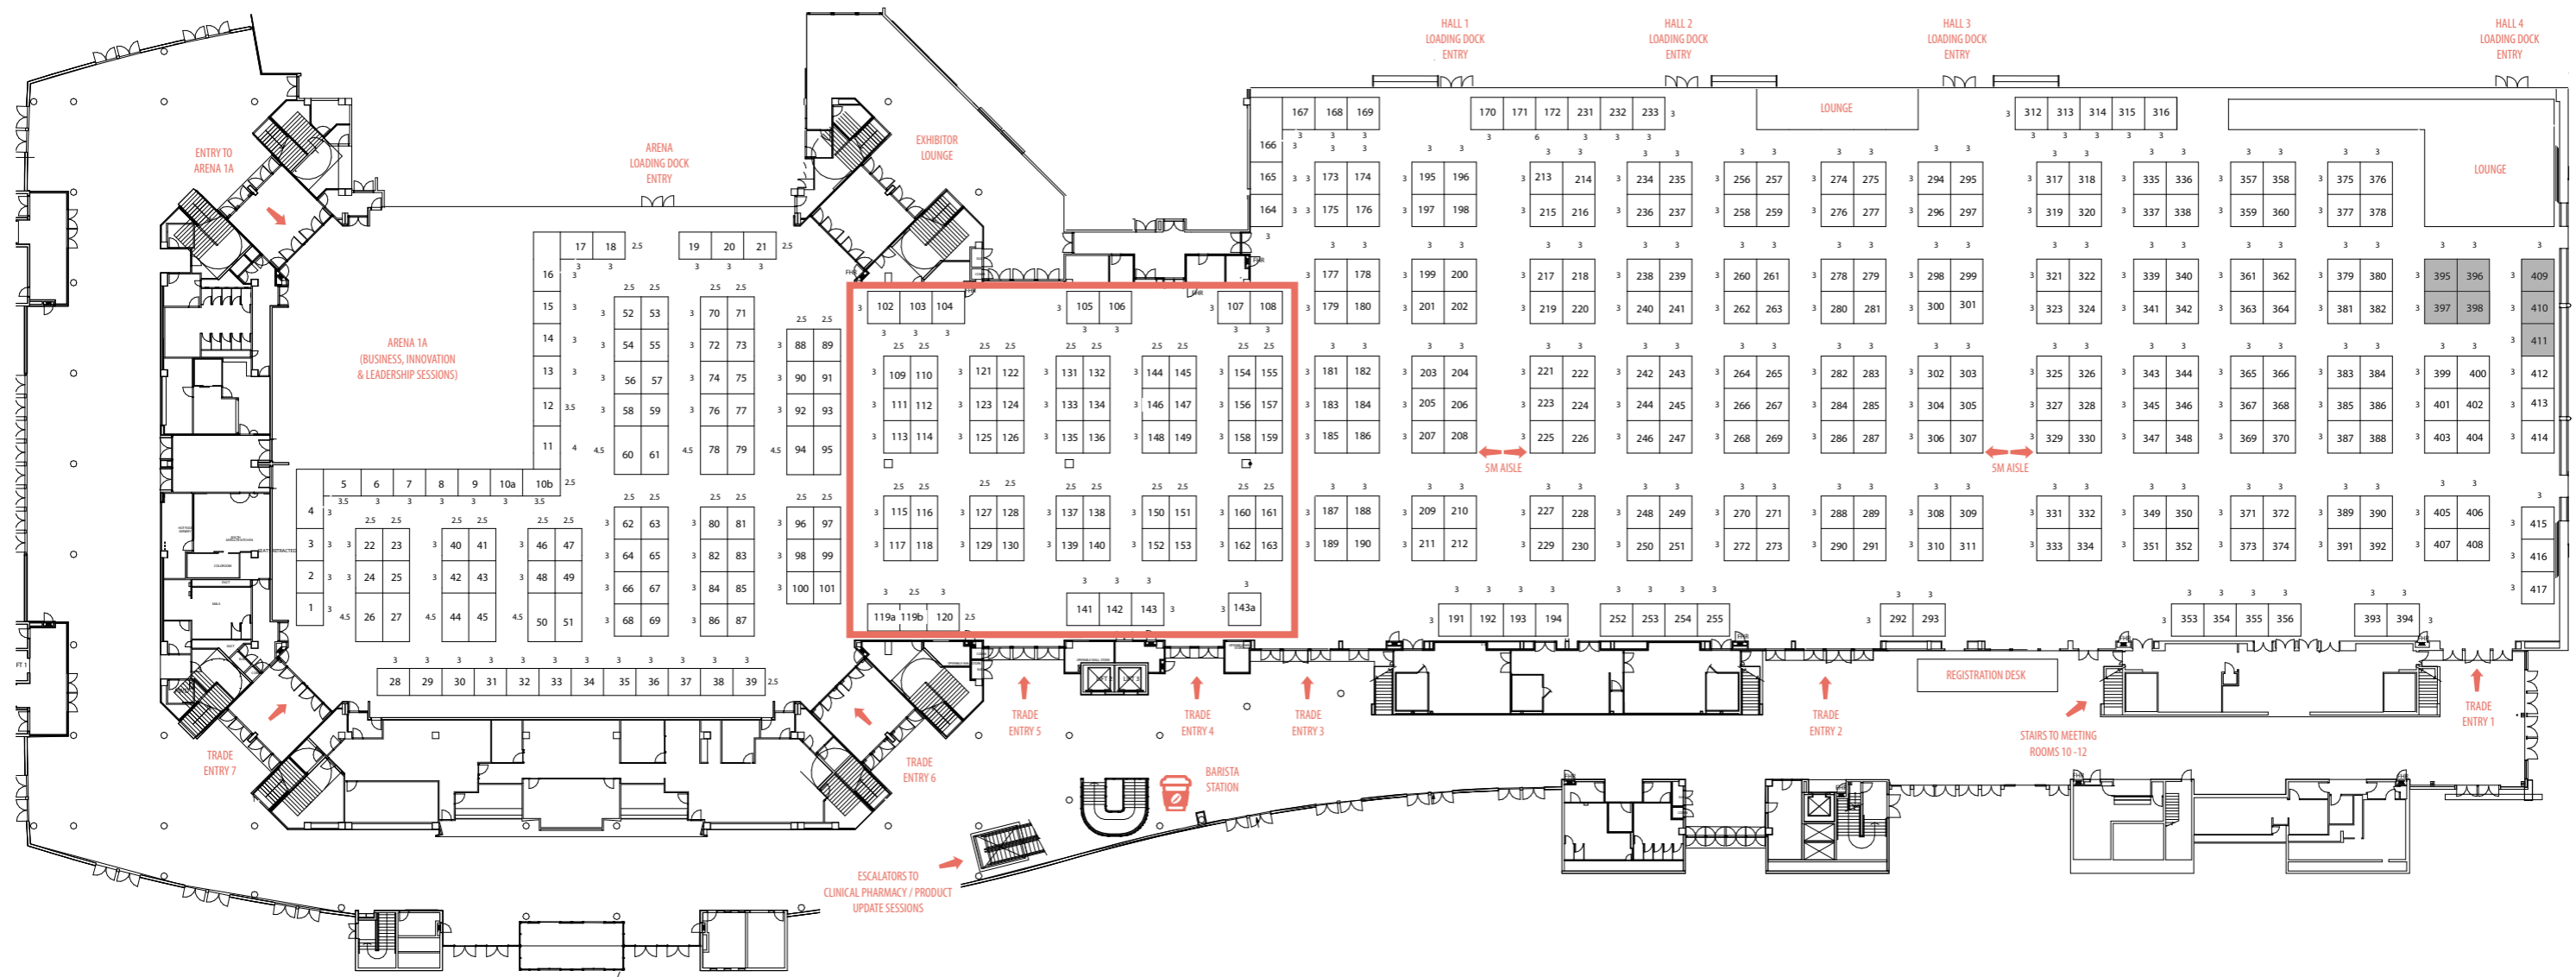

APP 2021

GOLD COAST CONVENTION & EXHIBITION CENTRE
20-23 MAY

Australian Pharmacy Professional Conference & Trade Exhibition

FLOOR PLAN LEGEND

- Denotes low ceiling height of 3.5m
- Stands over 2.5m high are subject to approval from the organiser and venue

Note: The floor plan layout and trade exhibition entry and exit points are subject to change without notice.