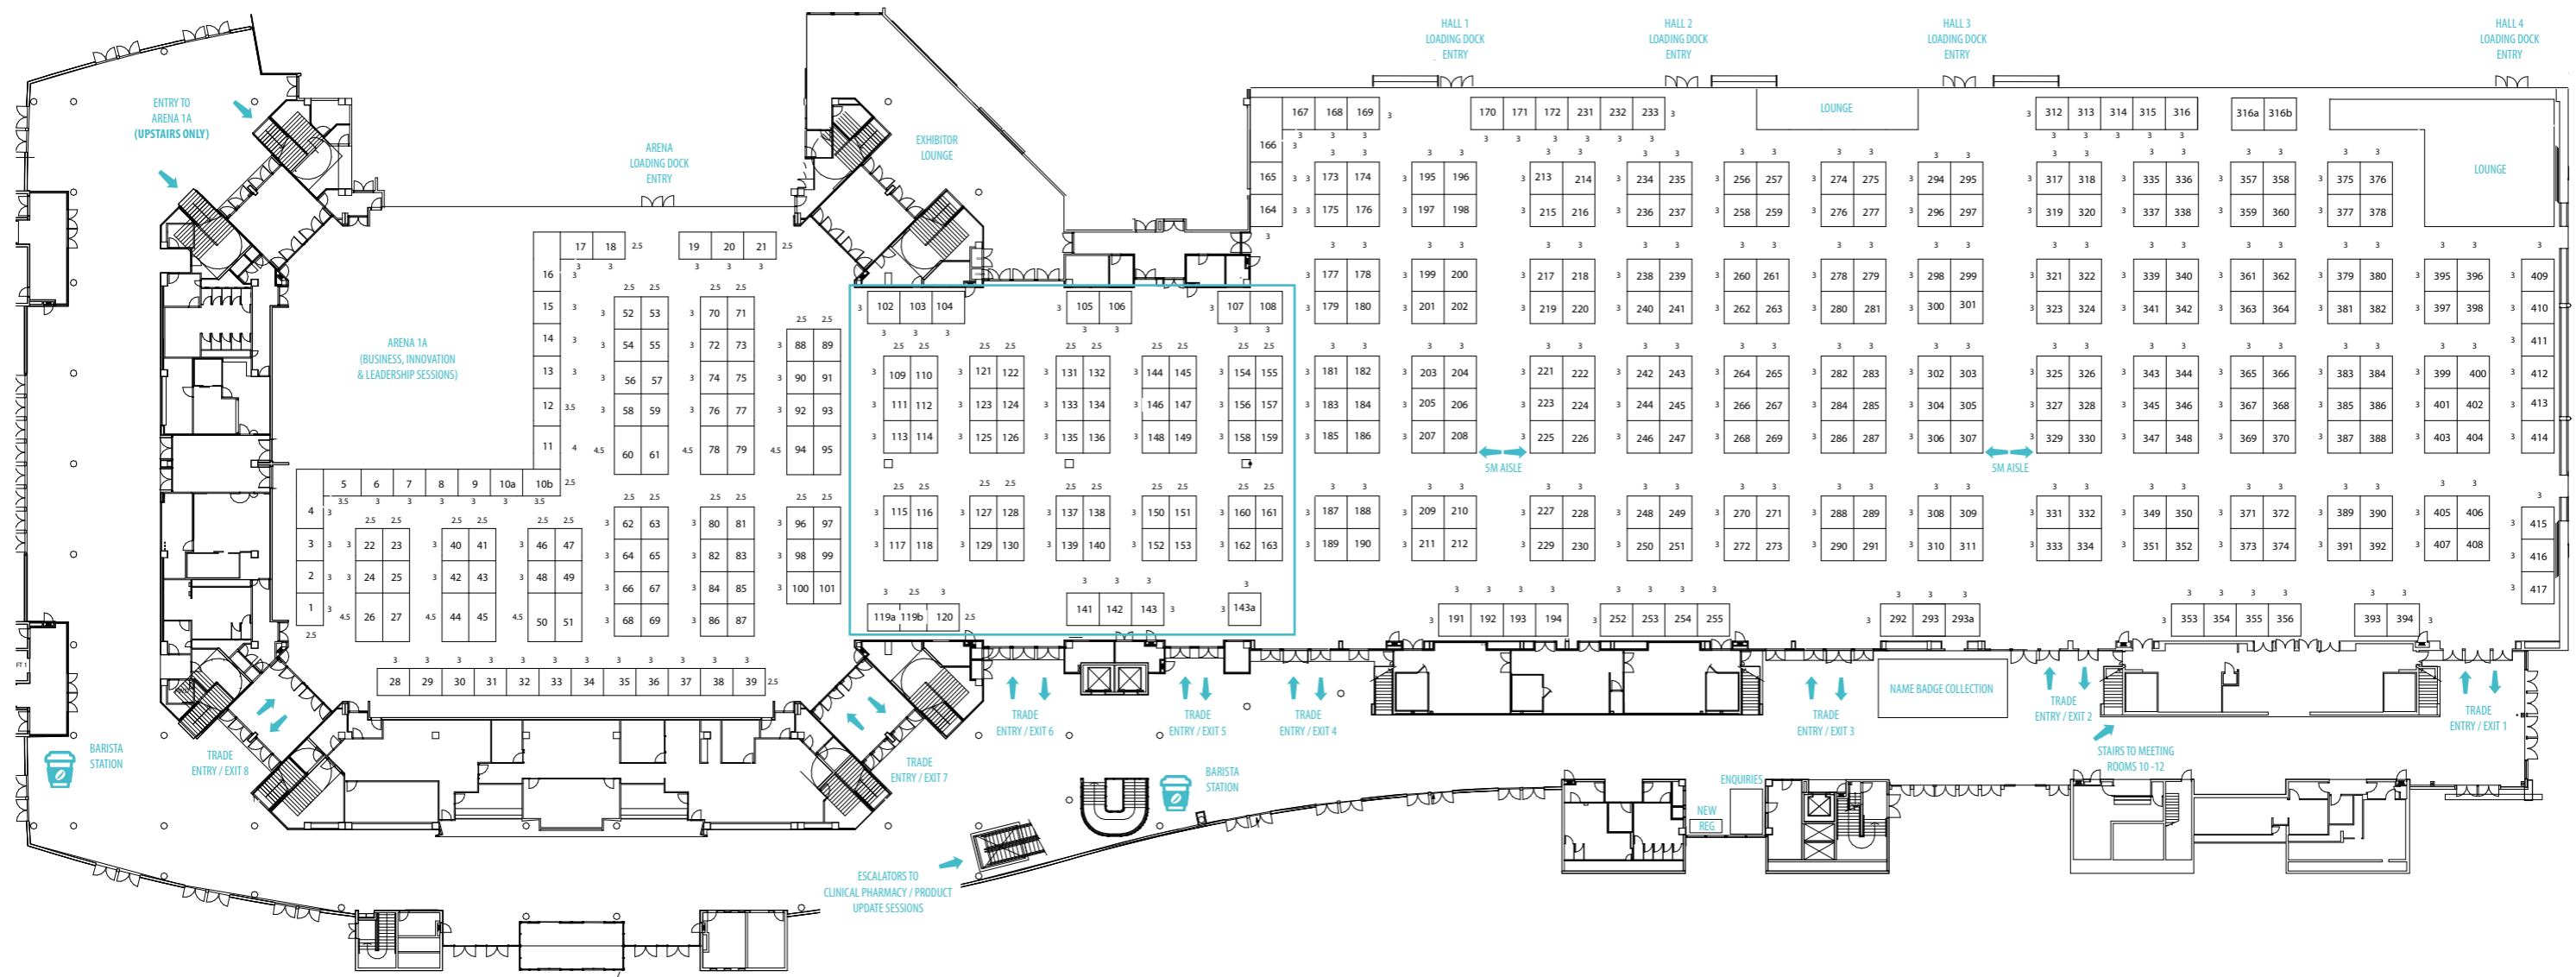

## FLOOR PLAN LEGEND

- Denotes low ceiling height of 3.5m
- Stands over 2.5m high are subject to approval from the organiser and venue

*Note: The floor plan layout and trade exhibition entry and exit points are subject to change without notice.*